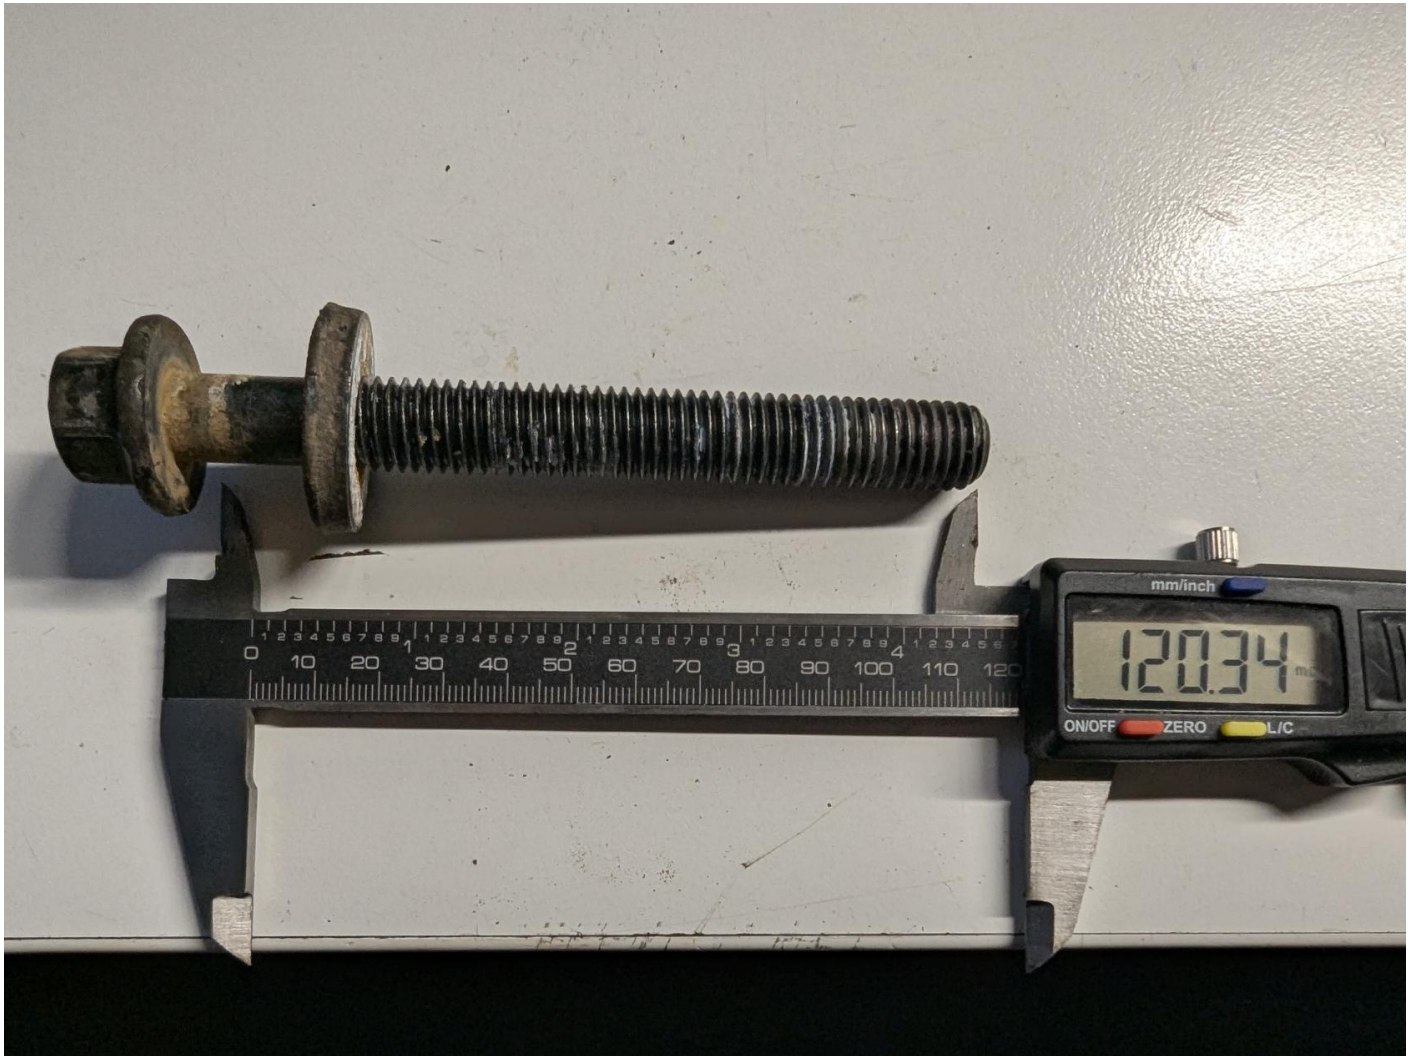

U BRACE

Bolts

Rear plate to chassis

Bolt	Size	Length	Thread Pitch	Info
Rear plate to chassis	M8	20mm	1.25mm	

METRIC

mm/inch

20.08 mm

ON/OFF

ZERO

L/C

0 10 20
1 2 3 4 5 6 7 8

Front plate to chassis small Bolt

Bolt	Size	Length	Thread Pitch	Info
Front plate to chassis Small Bolt	M10	50mm	1.5mm	

Front plate to chassis small Bolt

Bolt	Size	Length	Thread Pitch	Info
Front plate to chassis Small Bolt	M14	120mm	2.0mm	