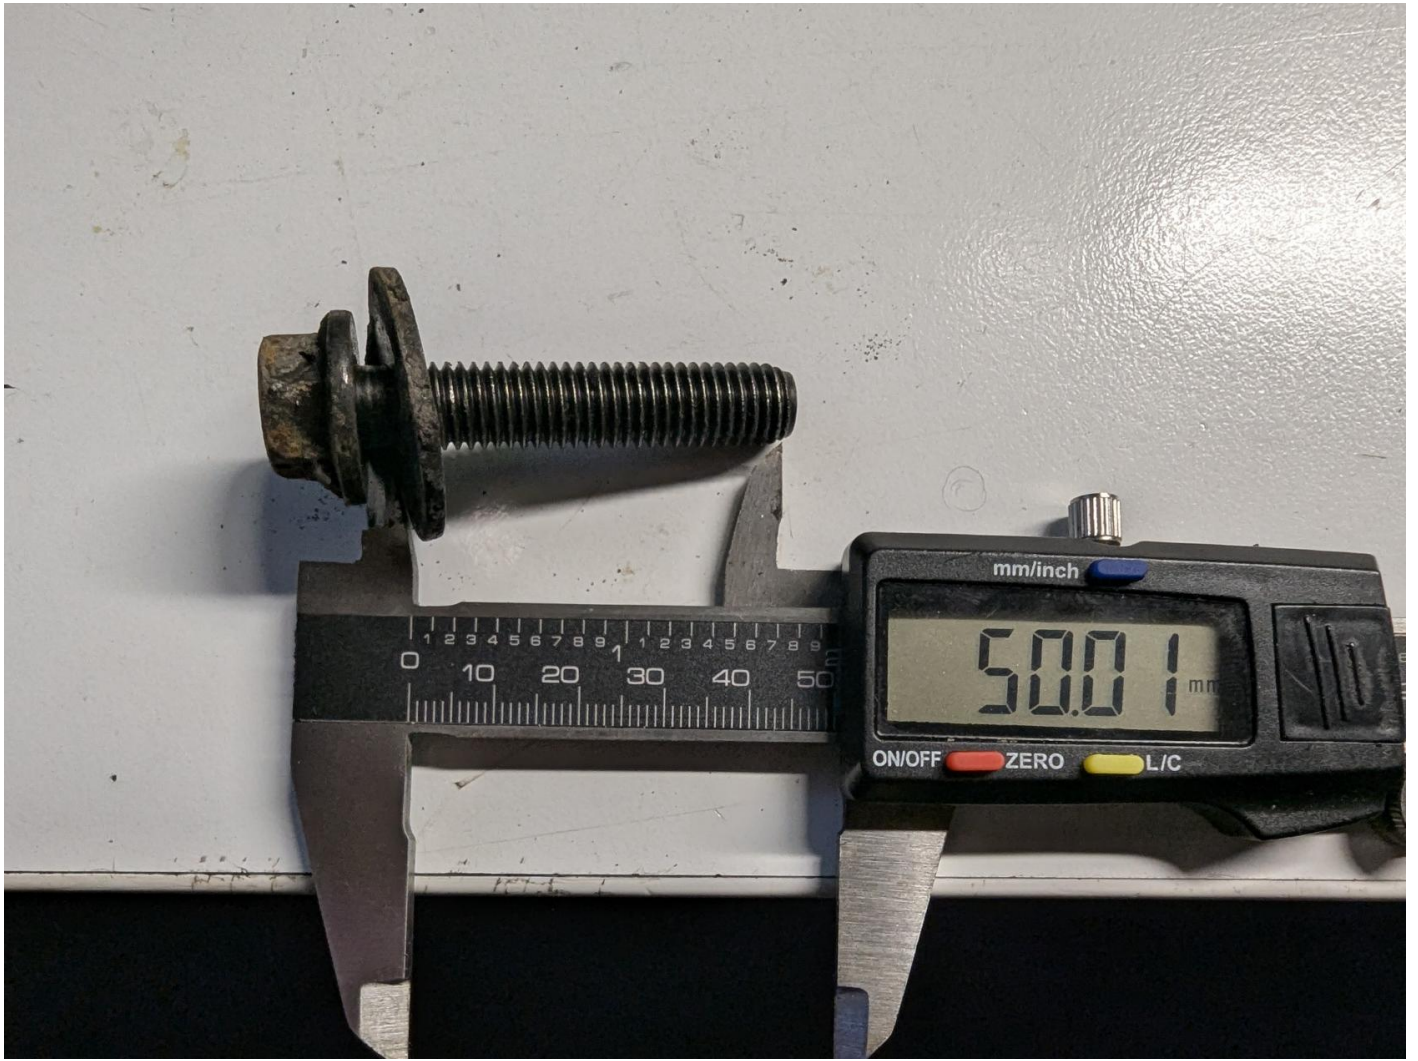

U BRACE

Bolts

Rear plate to chassis

Bolt	Size	Length	Thread Pitch	Info
Rear plate to chassis	M8	20mm	1.25mm	

METRIC

mm/inch

20.08 mm

ON/OFF

ZERO

L/C

0 10 20
1 2 3 4 5 6 7 8

Front plate to chassis small Bolt

Bolt	Size	Length	Thread Pitch	Info
Front plate to chassis Small Bolt	M10	50mm	1.5mm	

Front plate to chassis small Bolt

Bolt	Size	Length	Thread Pitch	Info
Front plate to chassis Small Bolt	M14	120mm	2.0mm	