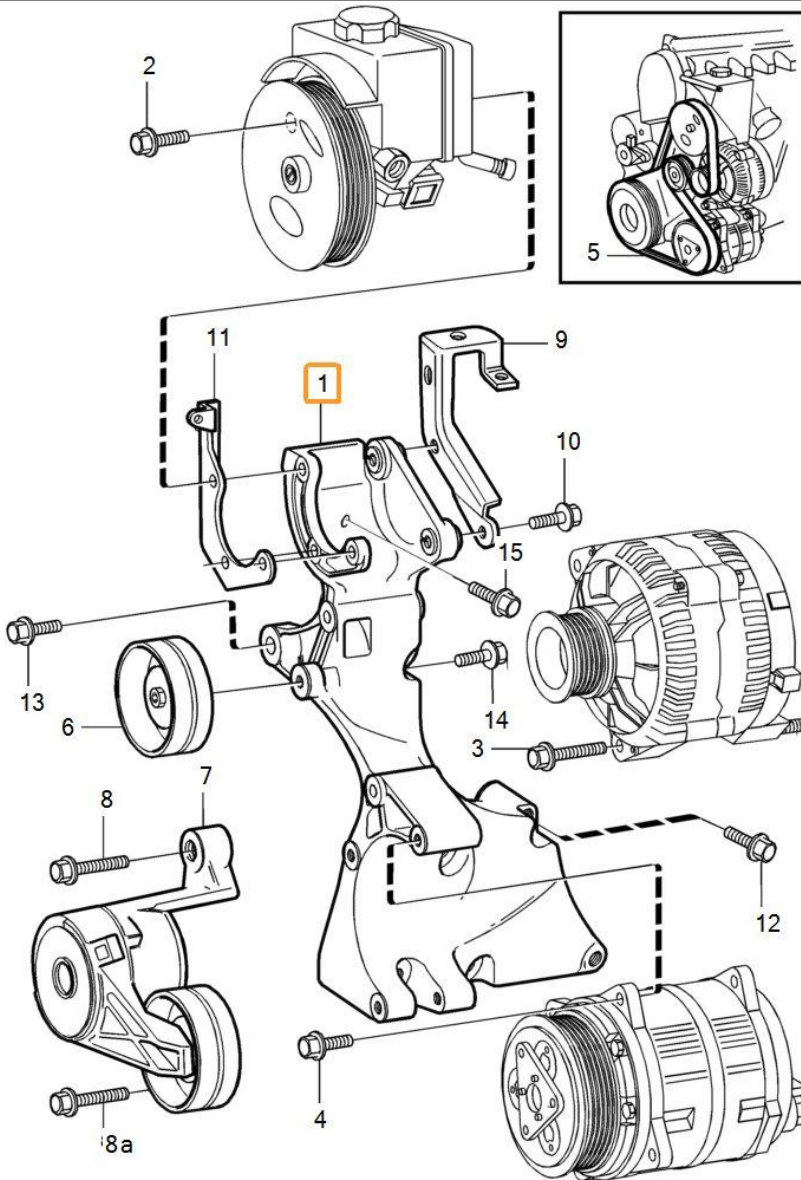

AUXILIARY BELT

Exploded diagram

VOLVO
GenuineParts
2173774a

21 : Auxiliary belt drive DSL, D5252T MSA 15.7

PRINT
◀ ▶

Fig.	Description	Qty.	PS	Part number
1	Bracket ENG -17054930	1.00		9180595
	Bracket ENG 17054931-	1.00		9207972
2	Flange screw (982798), M8x40	3.00		988179
3	Flange screw	2.00		982806
4	Flange screw	4.00		982818
5	Belt W/O A.C	1.00		9186320
	Belt A.C	1.00		9186319
6	Idler roller, complete	1.00		9207905
7	Belt tensioner	1.00		9179314
8	Flange screw M10x40	1.00		982819
8a	Flange screw M10x50, (982821)	1.00		988185
9	Bracket	1.00		1275664
10	Flange screw (982798), M8x40	2.00		988179
11	Retainer	1.00		9186747
12	Flange screw (965222)	5.00		982824
13	Flange screw	1.00		982819
14	Flange screw (965216)	1.00		982801
15	Flange screw (948217)	1.00		982799

ADD TO LIST New Parts list ▼

COMMENTS

Belt Routing with A.C

Revision #2

Created 2025-06-21 17:59:01 UTC by Kyle Robertson

Updated 2025-06-21 18:24:30 UTC by Kyle Robertson