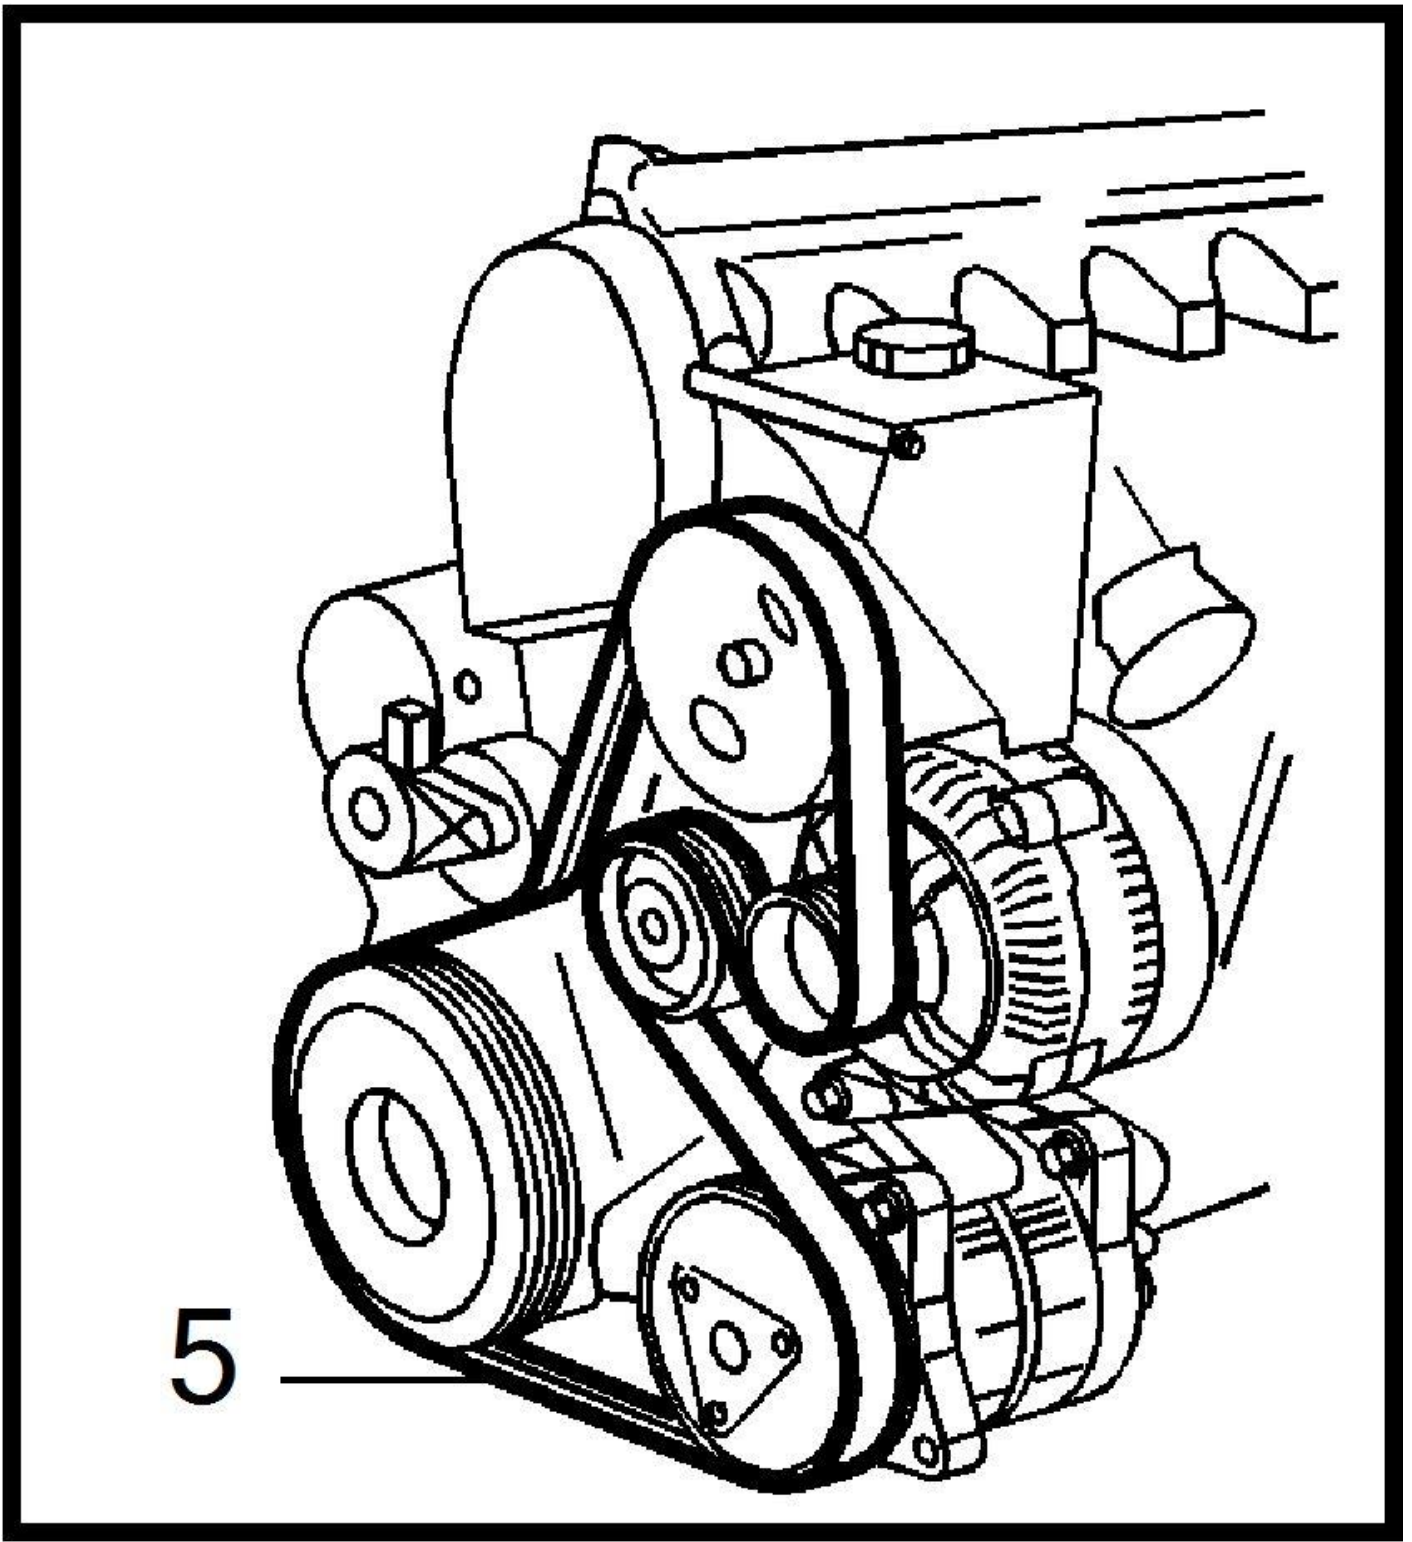

Revision #2

Created 2025-06-21 17:59:01 UTC by Kyle Robertson

Updated 2025-06-21 18:24:30 UTC by Kyle Robertson